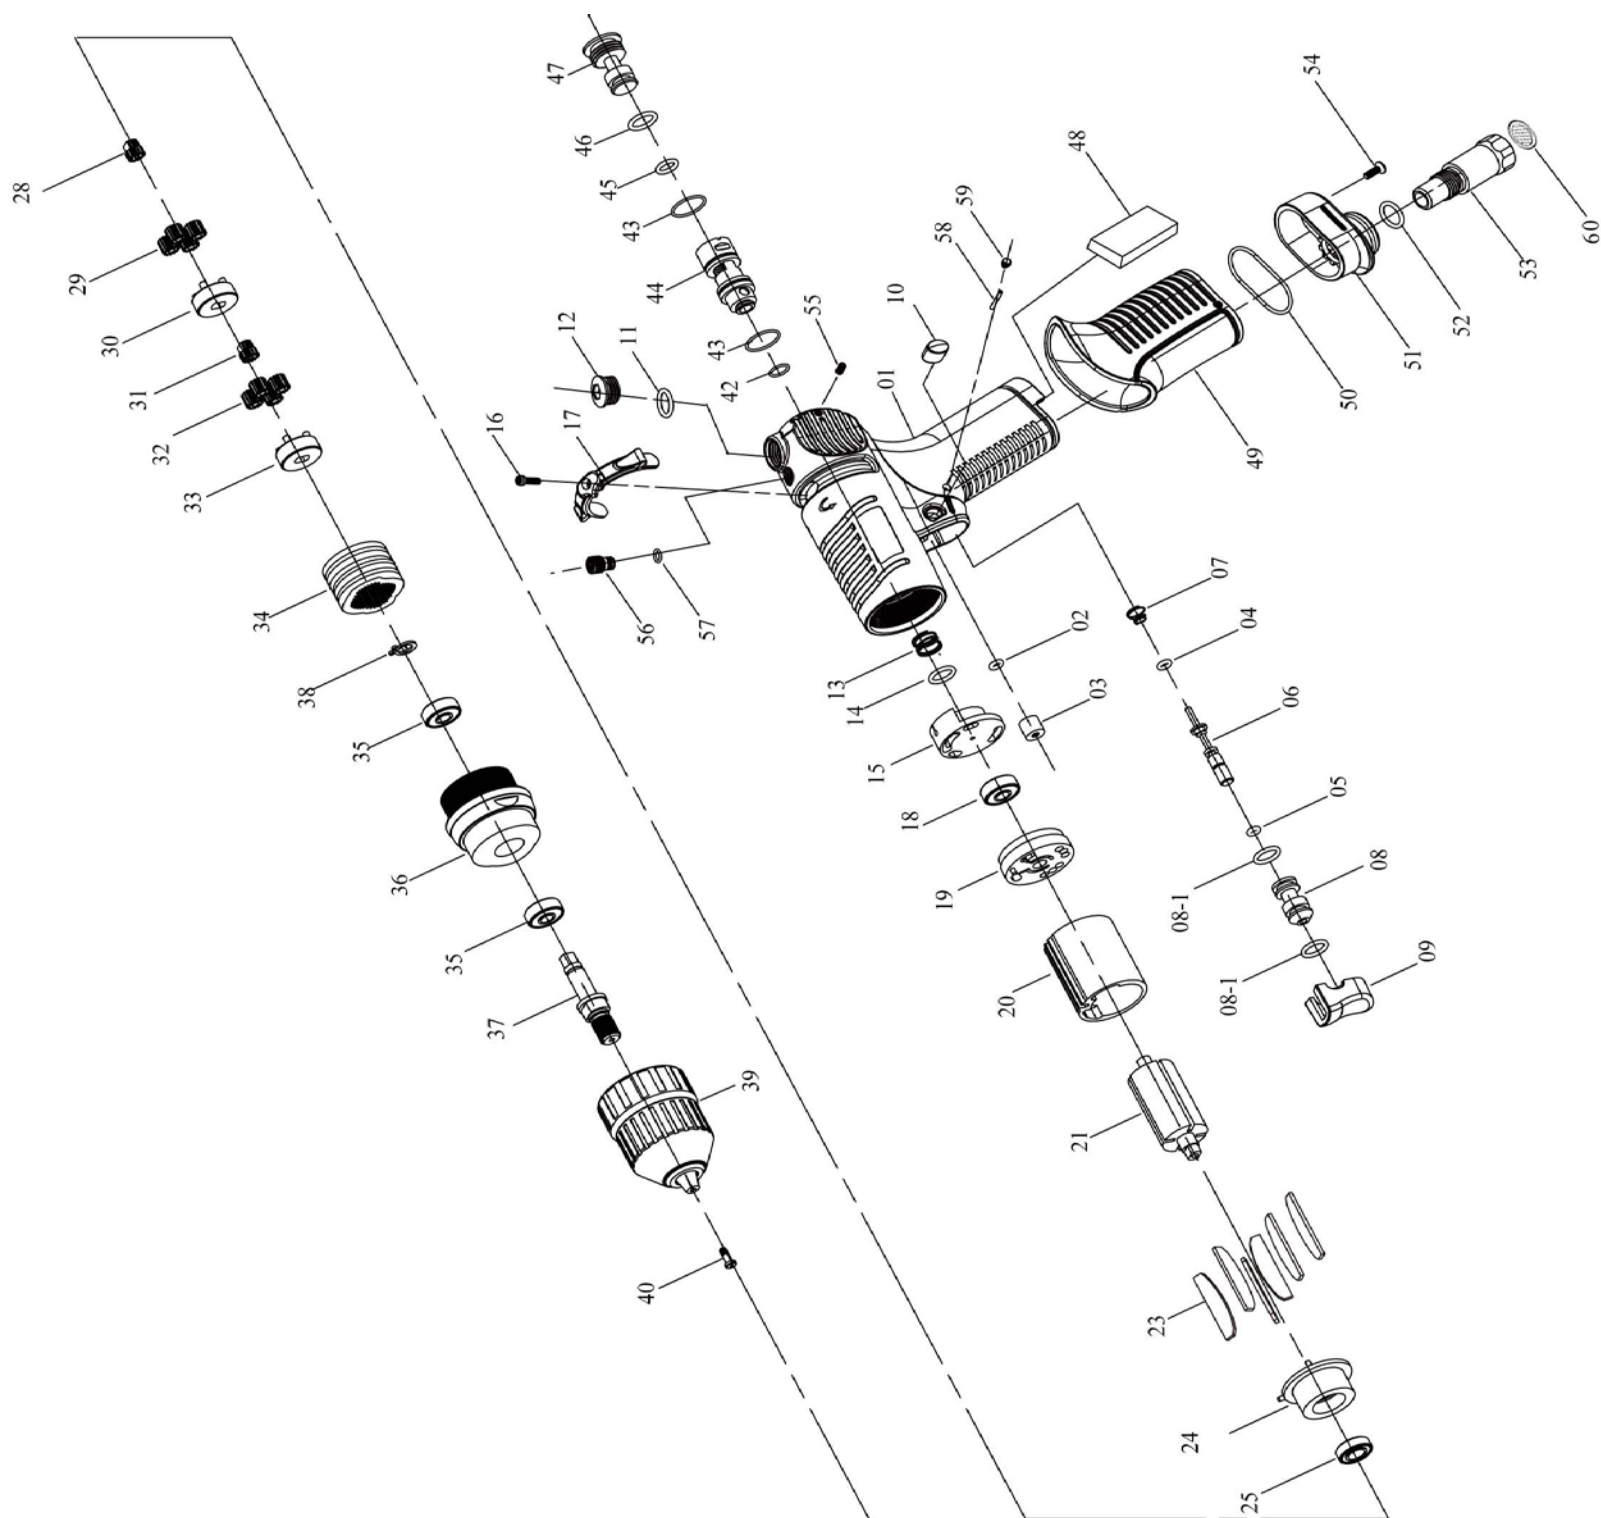

BIZON

BS-D5T

Wiertarka pneumatyczna z uchwytem bezkluczowym

Bizon BS-D5T-P-1801E-MI

BIZON

BS-D5T

Wiertarka pneumatyczna z uchwytem bezkluczowym

LISTA CZĘŚCI ZAMIENNYCH

| Lp. | Numer kat. | Nazwa | Ilość |
|-----|------------|----------------------|-------|
| 1 | 5L2045 | Pistol Housing | 1 |
| 2 | 7Q2008 | O Ring | 1 |
| 3 | 2C2003-A | Blank Cap | 1 |
| 4 | 7Q2007 | O Ring | 1 |
| 5 | 7Q6112 | Valve O-Ring | 1 |
| 6 | 6S2023 | Valve Pin | 1 |
| 7 | 6N2116 | Spring | 1 |
| 8 | 6S2081 | Valve Bushing | 1 |
| 8-1 | 7Q2023 | O Ring | 2 |
| 9 | 5L2701 | Button (Black) | 1 |
| 10 | 5L2111 | Cap | 2 |
| 11 | 2Q5001 | O Ring | 1 |
| 12 | 2S2011 | Screw Cap | 1 |
| 13 | 6N2108 | Spring | 1 |
| 14 | 7Q2017 | Valve O-Ring | 1 |
| 15 | 6S2210 | Valve | 1 |
| 16 | 7S2198 | Set Screw And Washer | 1 |
| 17 | 2L3035 | Switch (Iron) | 1 |
| 18 | 7S2001 | Ball Bearing | 1 |
| 19 | 1S3001-A | End Plate | 1 |
| 20 | 1P3005 | Cylinder | 1 |
| 21 | 1S3035 | Rotor | 1 |
| 23 | 1P3081 | Blade | 6 |
| 24 | 1P3062 | Front Plate | 1 |
| 25 | 7S2002 | Ball Bearing | 1 |
| 28 | 1P2275 | 18T Main Gear | 1 |
| 29 | 1P2112 | 12T Plant Gear | 4 |
| 30 | 1P2291 | Third Gear Cage | 1 |
| 31 | 1P5101 | 14T Main Gear | 1 |