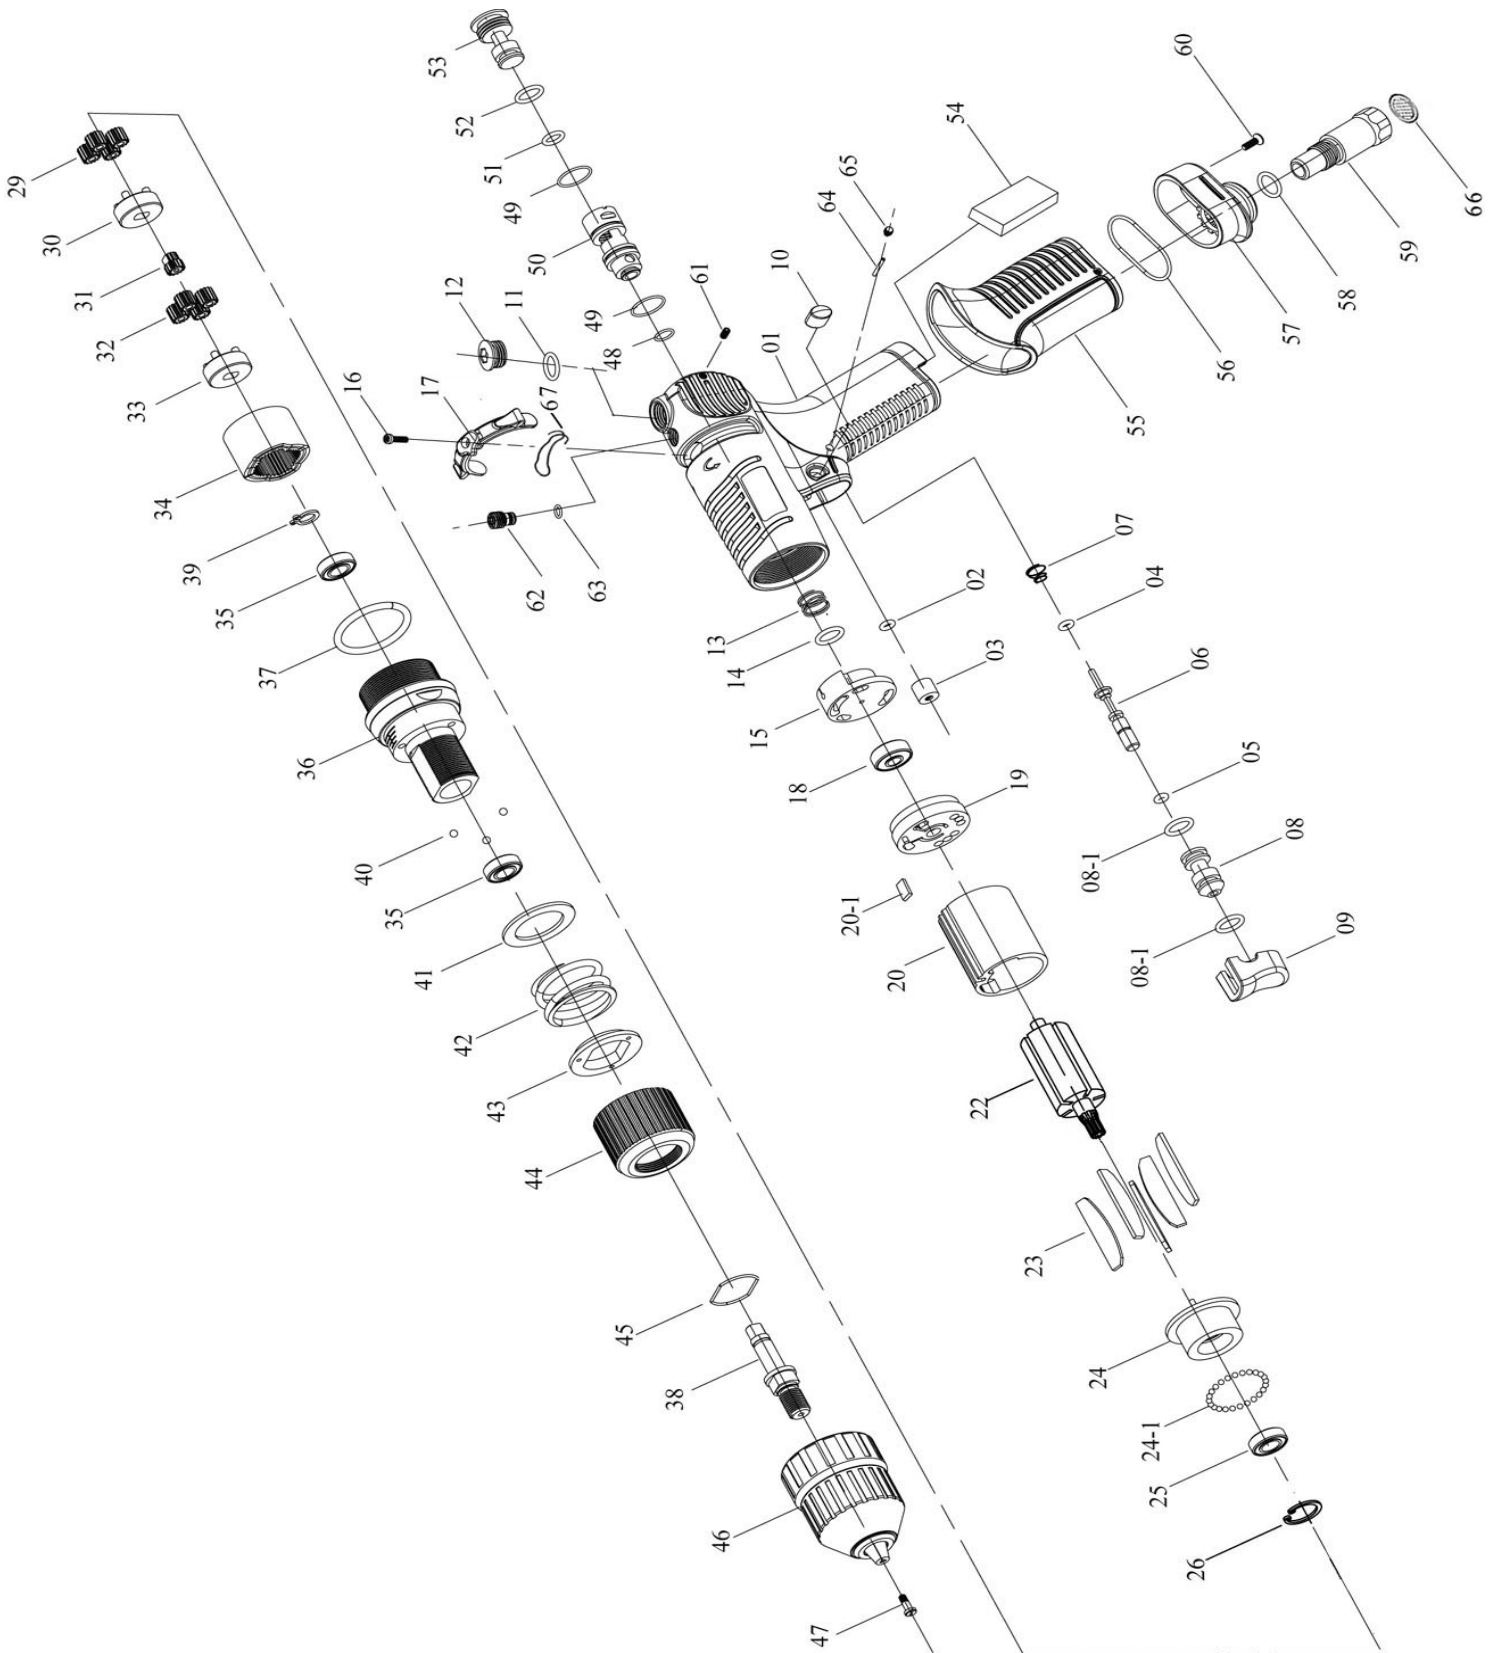

BIZON

BS-SD7T

WIERTARKO - WKRETKARKA PNEUMATYCZNA

BIZON

BS-SD7T

WIERTARKO - WKRĘTARKA PNEUMATYCZNA

LISTA CZĘŚCI ZAMIENNYCH

| Lp. | Numer kat. | Nazwa | Ilość | Lp. | Numer kat. | Nazwa | Ilość |
|------|------------|----------------------|-------|-----|------------|------------------------|-------|
| 1 | 5L2046 | Pistol Housing | 1 | 34 | 1S3157 | Internal Gear | 1 |
| 2 | 7Q2008 | O Ring | 1 | 35 | 7S2010 | Ball Bearing | 2 |
| 3 | 2C2003 | Blank Cap | 1 | 36 | 5A5354 | Clutch Housing | 1 |
| 4 | 7Q2007 | O Ring | 1 | 37 | 2Q2003 | O Ring | 1 |
| 5 | 7Q6112 | Valve O-Ring | 1 | 38 | 3S5041 | Anvil | 1 |
| 6 | 6S2023 | Valve Pin | 1 | 39 | 6N2081 | C Ring | 1 |
| 7 | 6N2116 | Spring | 1 | 40 | 7S2105 | Ball | 3 |
| 8 | 6S2082 | Valve Bushing | 1 | 41 | 2S5233 | Washer | 1 |
| 8-1 | 7Q2023 | O Ring | 2 | 42 | 5N5210 | Torque Spring (Black) | 1 |
| 9 | 5L2701 | Button (Black) | 1 | 43 | 3S3221 | Regulation Washer | 1 |
| 10 | 5L2111 | Cap | 2 | 44 | 3A6301 | Torque Ring | 1 |
| 11 | 2Q5001 | O Ring | 1 | 45 | 6N3301 | C Ring | 1 |
| 12 | 2S2011 | Screw Cap | 1 | 46 | 7S3109 | Drill Chuck | 1 |
| 13 | 6N5006 | Spring | 1 | 47 | 7S2117 | Left Screw | 1 |
| 14 | 7Q2011 | Valve O-Ring | 1 | 48 | 7Q2008 | O Ring | 1 |
| 15 | 6S6113 | Valve | 1 | 49 | 7Q6104 | O Ring | 2 |
| 16 | 7S2198 | Set Screw And Washer | 1 | 50 | 6S2100 | Valve Ring | 1 |
| 17 | 2L6035 | Switch (Iron) | 1 | 51 | 7Q6103 | O Ring | 1 |
| 18 | 7S5001 | Ball Bearing | 1 | 52 | 2Q5001 | O Ring | 1 |
| 19 | 1S6001-A | End Plate | 1 | 53 | 2S2014 | Screw Cap | 1 |
| 20 | 1P6005 | Cylinder | 1 | 54 | 2P3040 | Silencer | 1 |
| 20-1 | 2S2023 | Key | 1 | 55 | 5L6201 | Pistol Cover | 1 |
| 21 | 1S6048 | 6T Rotor | 1 | 56 | 2Q2003 | O Ring | 1 |
| 23 | 1P6051 | Blade | 6 | 57 | 2A6002 | Exhaust Deflector | 1 |
| 24 | 1P6062 | Front Plate | 1 | 58 | 2Q5001 | O Ring | 1 |
| 24-1 | 7S2102 | Ball | 36 | 59 | 2S2073 | Air Inlet Bushing [PS] | 1 |
| 25 | 7S2002 | Ball Bearing | 1 | 60 | 7S2115 | Screw | 1 |
| 27 | 1S3050 | Connect | 1 | 61 | 7S2113 | Screw | 2 |
| 28 | 1P2271 | 21T Main Gear | 1 | 62 | 7S2122 | Screw | 1 |
| 29 | 1P2102 | 10T Plant Gear | 7 | 63 | 7Q2020 | O Ring | 1 |
| 30 | 1P6294 | Third Gear Cage | 1 | 64 | 7S5205 | Pin | 1 |
| 31 | 1G6271 | 21T Main Gear | 1 | 65 | 7S2113 | Screw | 2 |
| 32 | 1P6111 | 10T Plate Gear | 7 | 66 | 2S6002 | Stainless Net | 1 |
| 33 | 1P6295 | Third Gear Cage | 1 | 67 | 1M4601 | Fix Ring | 1 |